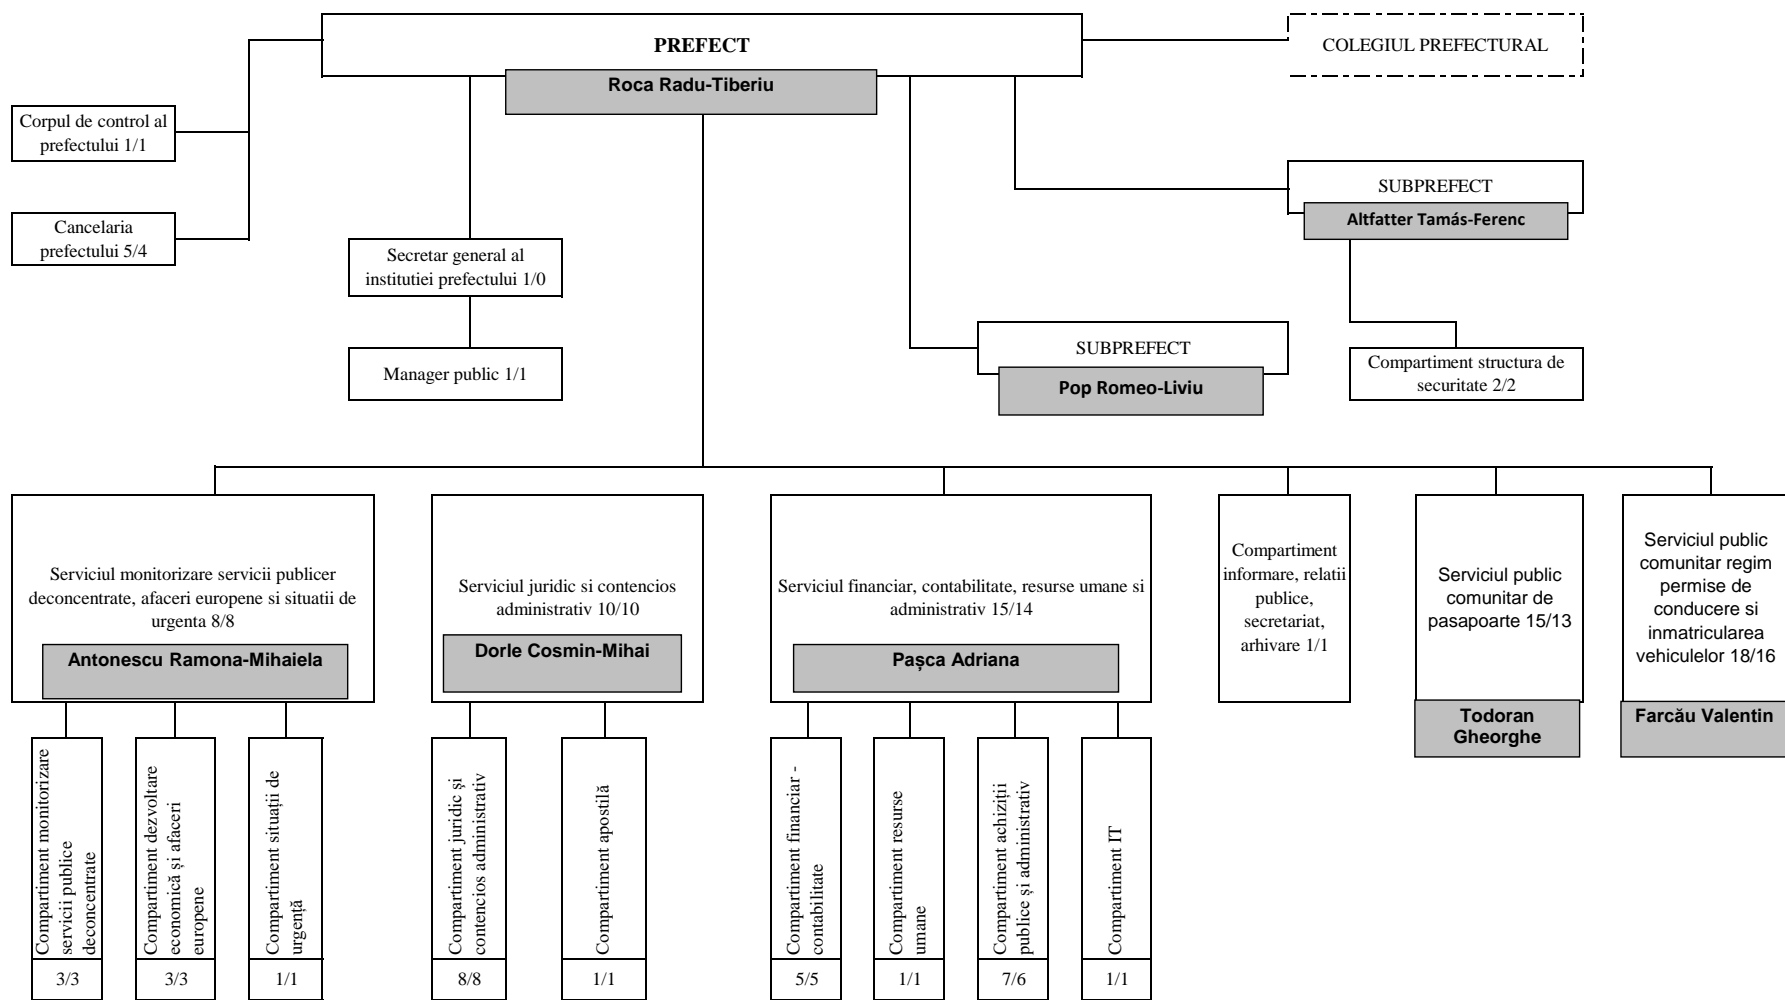

ORGANIGRAMA

TP	D	IFP	FP conducere	FP executie	PC
80	3	1	5	55	16